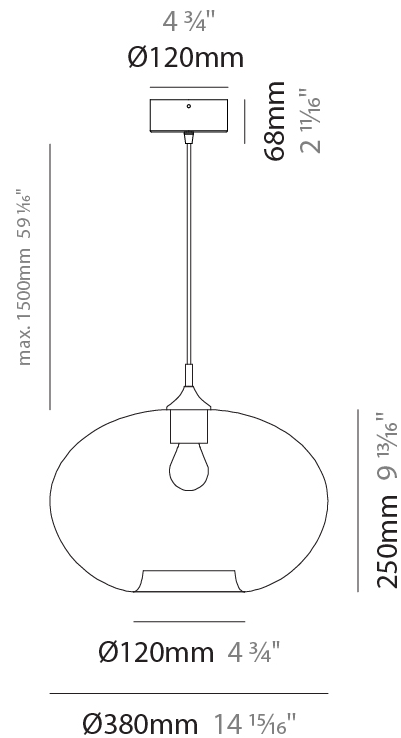

PROJECT	_____
TYPE	_____
SPECIFIER	_____
QUANTITY	_____
DATE	_____

PARIGI CIPOLLA MONOPOINT SUSPENSION

D141078-

base number   Finish
Options

1. To build a product code in our configurator select the specify button on the base model # product page
2. To build a manual product code on this datasheet choose from the options listed below in blue font and add the suffix to the base model #

GENERAL

Series: Parigi
Subseries: Parigi Cipolla Monopoint
Brand: Cangini & Tucci
Division: Design
Mounting Type: Suspension
Mounting Location: Ceiling
Subcategory: Pendant

PHYSICAL

Shape: Sphere
Diameter (mm): 380
Diameter (in): 14 ¹⁵/₁₆
Height (mm): 250
Height (in): 9 ¹³/₁₆
Max. Overall Height (mm): 1750
Max. Overall Height (in): 68 ⁷/₈
Light Distribution: Omnidirectional
Weight (kg): 2.40
Weight (lbs): 5.29
Fixture Finish: [AMB / GRN / PNK / RUB / SKB / SMK / TOB / TRA](#)
Holder Finish: CHR
Fixture Material: Glass / Metal
Cable Details: 1500mm Cable

ELECTRICAL

Number of Lamps: 1
Lamp Type: LED Retrofit
Bulb Included: Bulb Not Included
Max. Wattage Per Lamp (W): 8
Lamp Base: E26
Input Voltage (V): 120
Upon Request: 277Vac / GU24

LED

OPTICAL

RATINGS AND CERTIFICATIONS

Certified By: Certified for North American Standards
IP rating: IP20