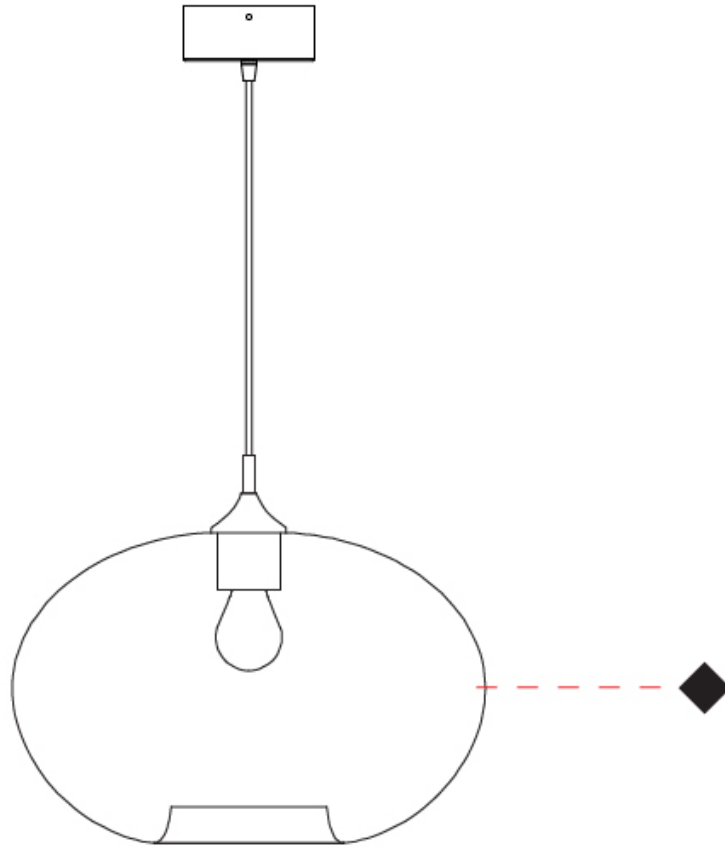

PARIGI CIPOLLA MONOPOINT SUSPENSION

D141078-

PROJECT _____

TYPE _____

SPECIFIER _____

QUANTITY _____

DATE _____

D