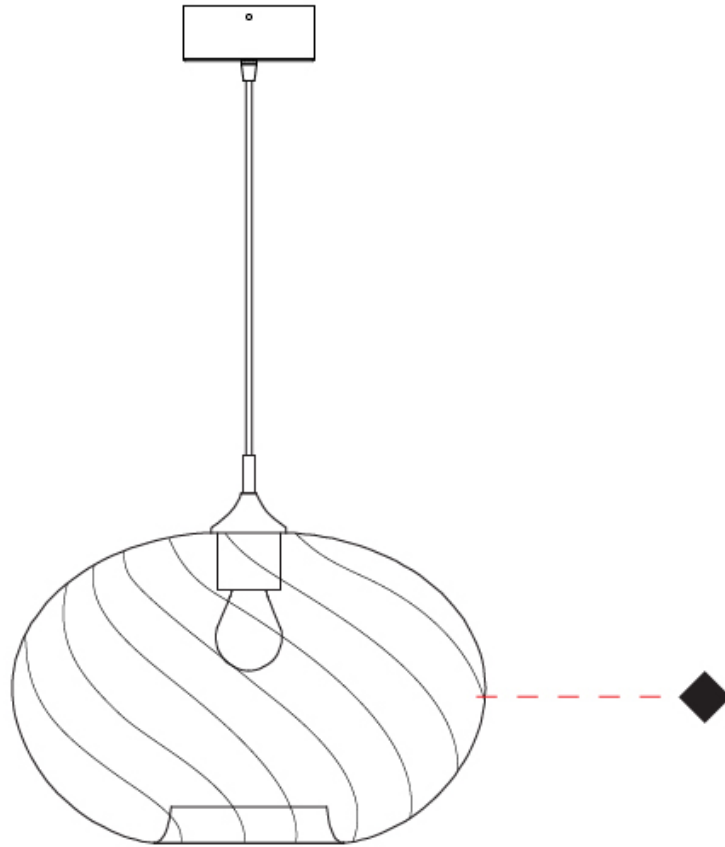

PARIGI CIPOLLA MONOPOINT SUSPENSION

D141087-

PROJECT _____

TYPE _____

SPECIFIER _____

QUANTITY _____

DATE _____

D