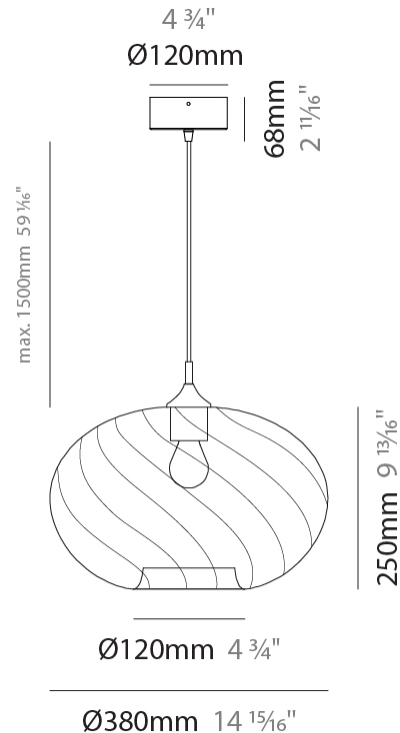

PROJECT	
TYPE	
SPECIFIER	
QUANTITY	
DATE	

PARIGI CIPOLLA MONOPOINT SUSPENSION

D141087-

base number Finish
Options

1. To build a product code in our configurator select the specify button on the base model # product page
2. To build a manual product code on this datasheet choose from the options listed below in blue font and add the suffix to the base model #

GENERAL

Series: Parigi
Subseries: Parigi Cipolla Monopoint
Brand: Cangini & Tucci
Division: Design
Mounting Type: Suspension
Mounting Location: Ceiling
Subcategory: Pendant

PHYSICAL

Shape: Sphere
Diameter (mm): 380
Diameter (in): 14 ¹⁵/₁₆
Height (mm): 250
Height (in): 9 ¹³/₁₆
Max. Overall Height (mm): 1750
Max. Overall Height (in): 68 ⁷/₈
Light Distribution: Omnidirectional
Weight (kg): 2.40
Weight (lbs): 5.29
Fixture Finish: [AMB](#) / [GRN](#) / [PNK](#) / [RUB](#) / [SKB](#) / [SMK](#) / [TOB](#) / [TRA](#)
Holder Finish: CHR
Fixture Material: Glass / Metal
Cable Details: 1500mm Cable

ELECTRICAL

Number of Lamps: 1
Lamp Type: LED Retrofit
Bulb Included: Bulb Not Included
Max. Wattage Per Lamp (W): 8
Lamp Base: E26
Input Voltage (V): 120
Upon Request: 277Vac / GU24

LED

OPTICAL

RATINGS AND CERTIFICATIONS

Certified By: Certified for North American Standards
IP rating: IP20